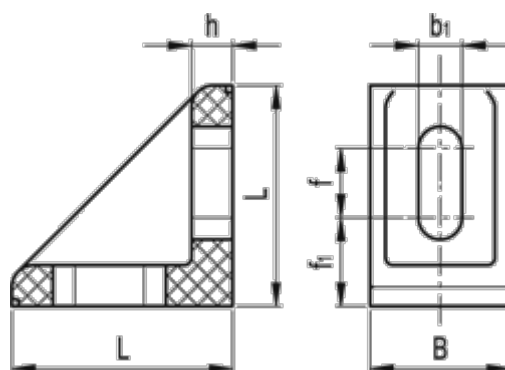

Data Sheet

Article number: 2310156111

Description: Connection angle 156111
SQT.40-18-A-8

Measures

B = 18.5

b1 = 8.5

f = 13

f1 = 14.5

h = 7

L = 40

Weight (g) = 12